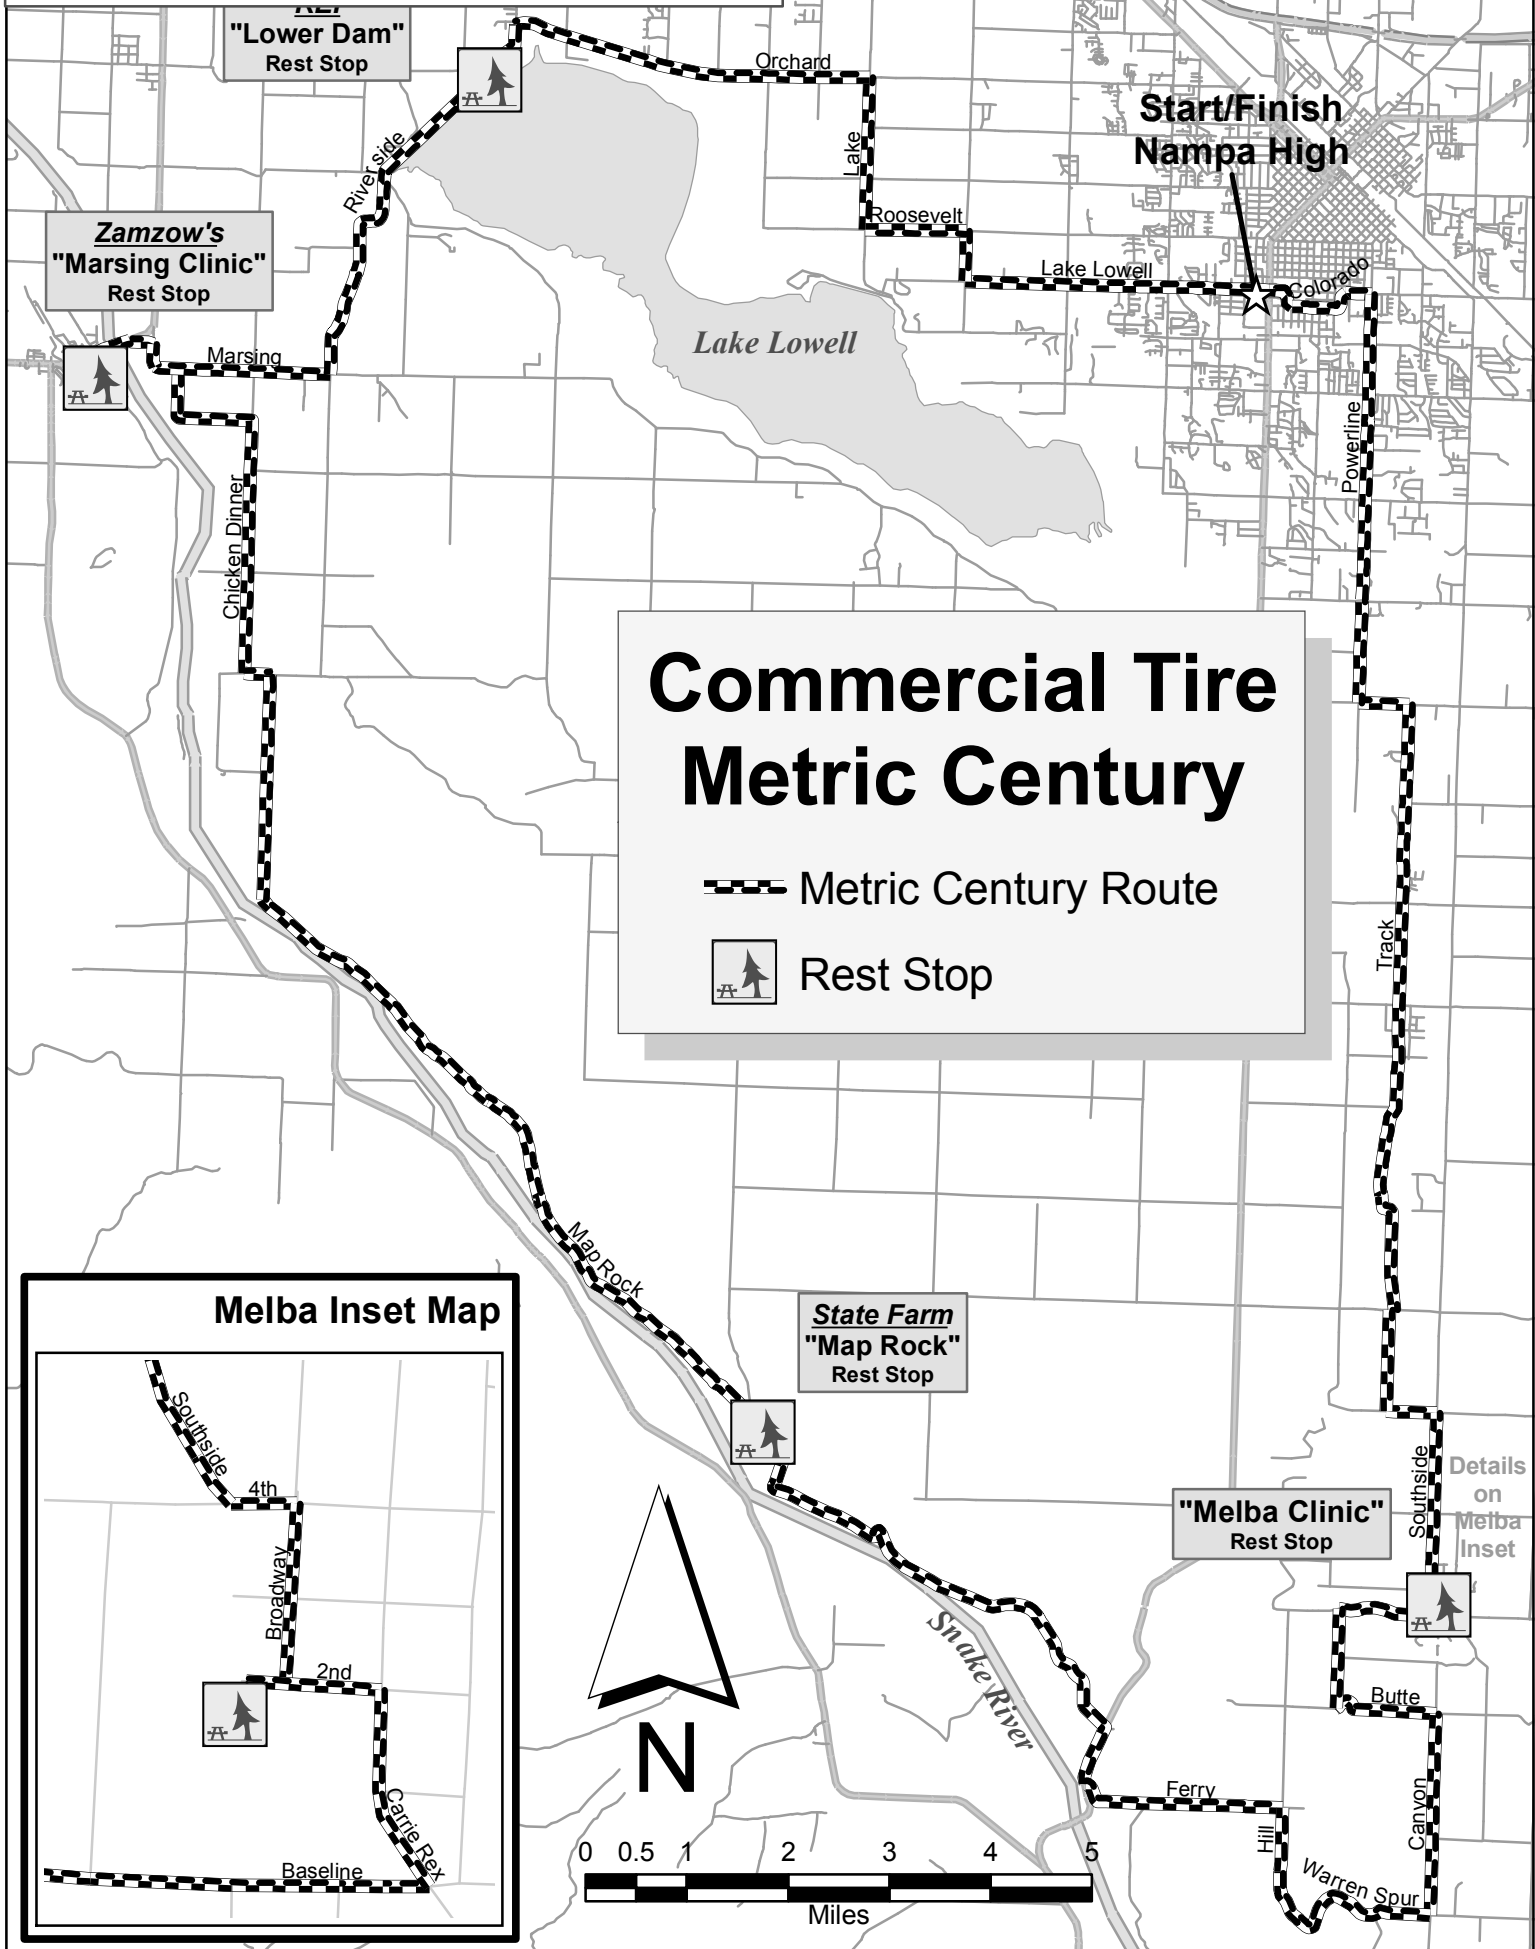

2009 Bob LeBow Bike Tour

Commercial Tire Metric Century

--- Metric Century Route

Rest Stop

Details on Melba Inset